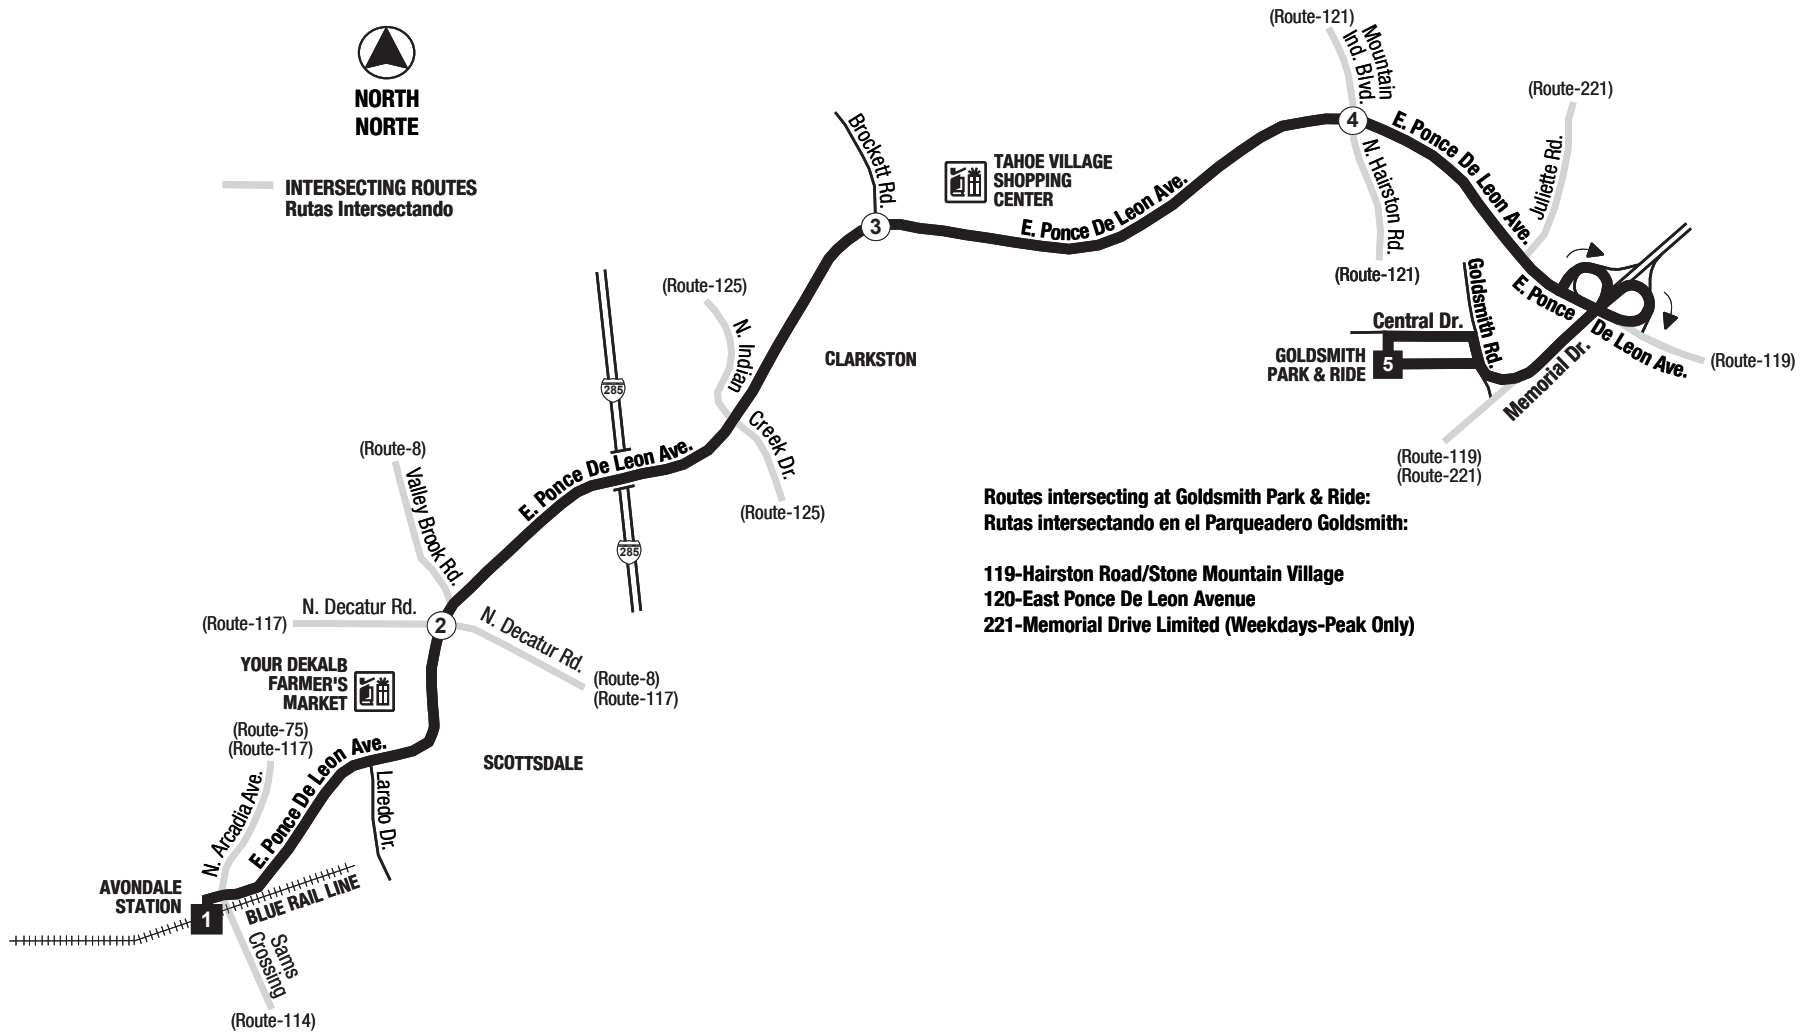

NORTH
NORTE

INTERSECTING ROUTES
Rutas Intersectando

Routes intersecting at Goldsmith Park & Ride:
Rutas intersectando en el Parqueadero Goldsmith:

- 119-Hairston Road/Stone Mountain Village**
- 120-East Ponce De Leon Avenue**
- 221-Memorial Drive Limited (Weekdays-Peak Only)**

Routes intersecting at Avondale Station:
Rutas intersectando en la Estación Avondale:

- 75-Lawrenceville Highway**
- 114-Columbia Drive**
- 117-Rockbridge Road/Panola Road**
- 120-East Ponce De Leon Avenue**