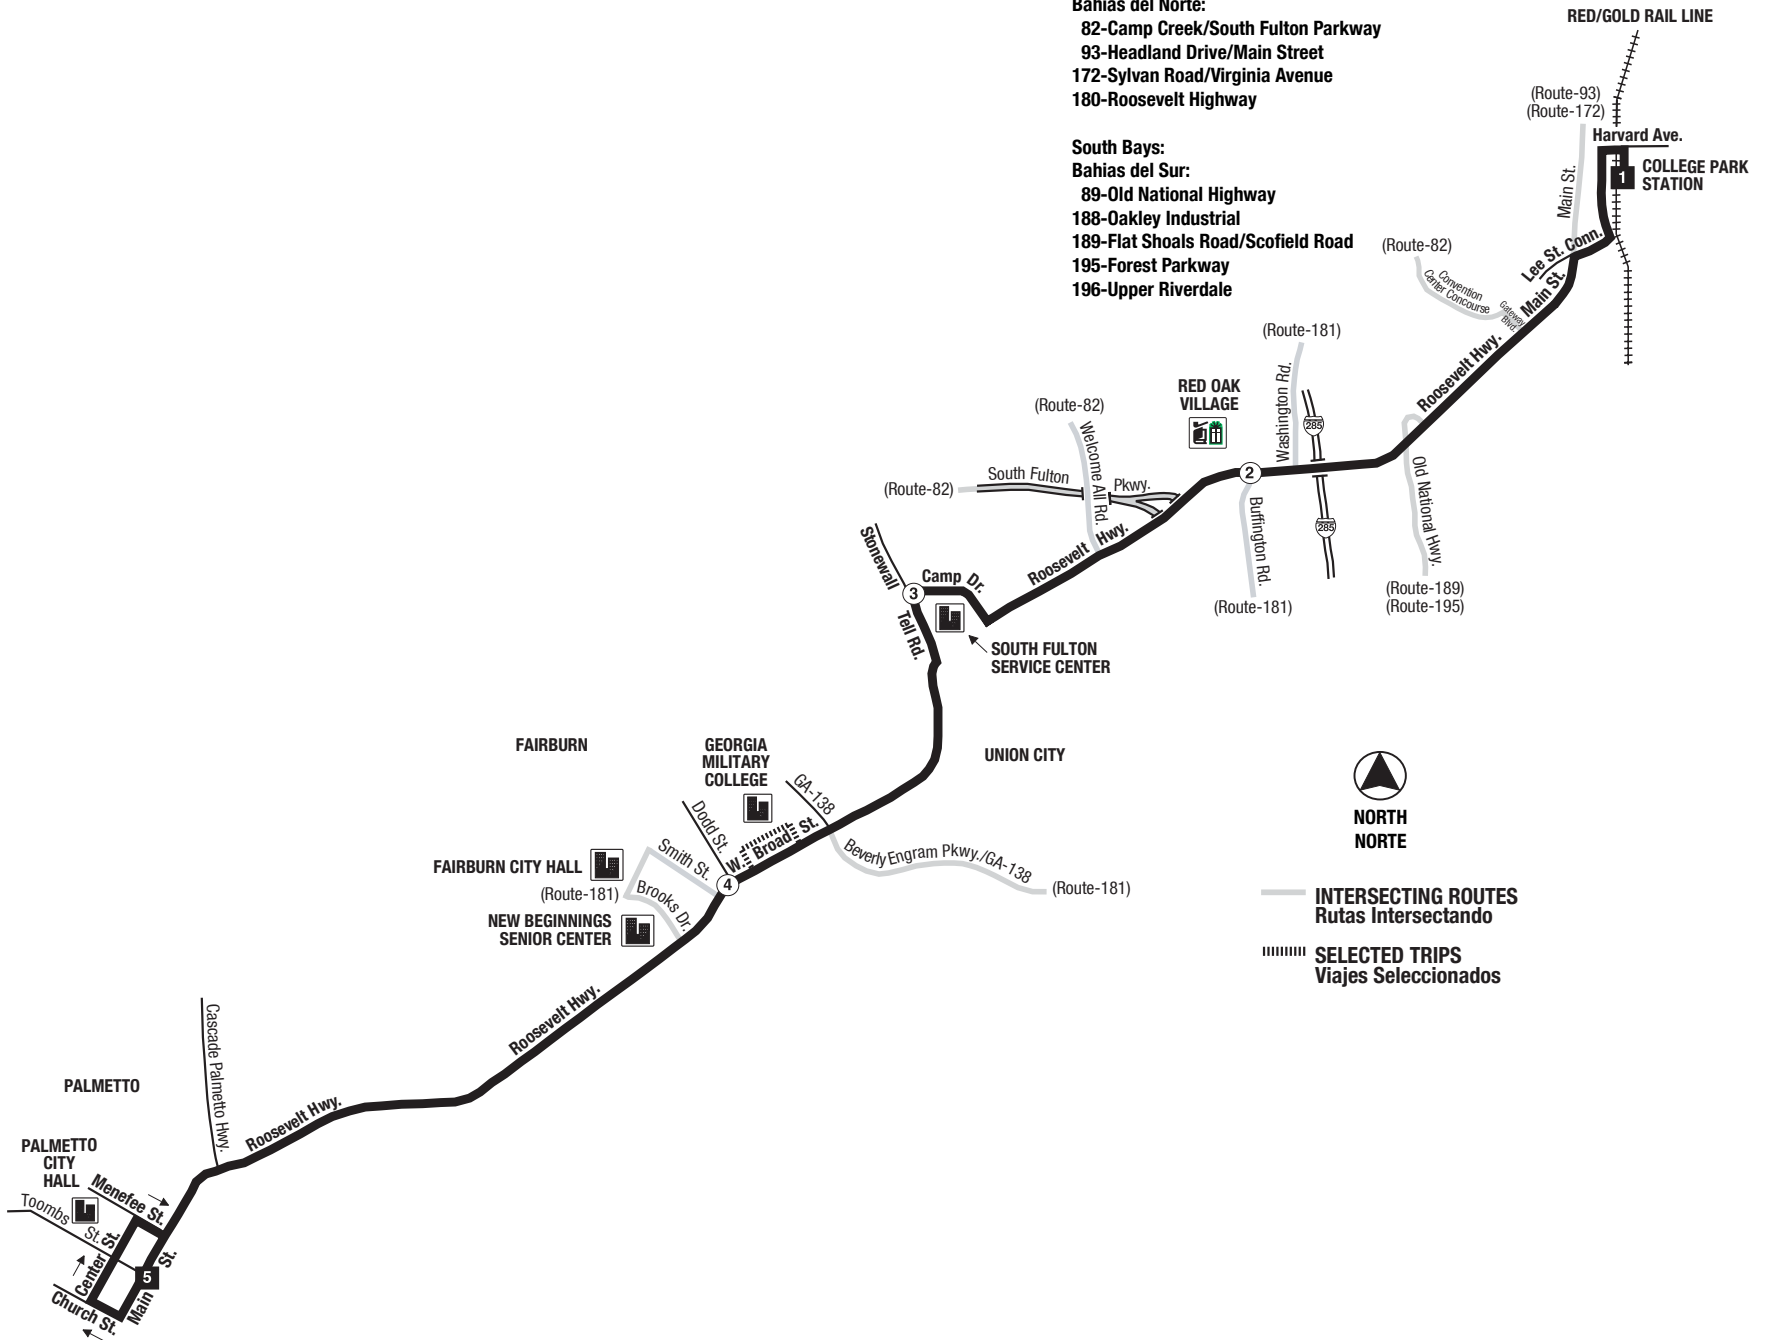

**Routes intersecting at College Park Station:
Rutas intersectando en la Estación College Park:**

- North Bays:
Bahías del Norte:**
 82-Camp Creek/South Fulton Parkway
 93-Headland Drive/Main Street
 172-Sylvan Road/Virginia Avenue
 180-Roosevelt Highway

- South Bays:
Bahías del Sur:**
 89-Old National Highway
 188-Oakley Industrial
 189-Flat Shoals Road/Scotfield Road
 195-Forest Parkway
 196-Upper Riverdale

— INTERSECTING ROUTES
Rutas Intersectando

- - - - - SELECTED TRIPS
Viajes Seleccionados