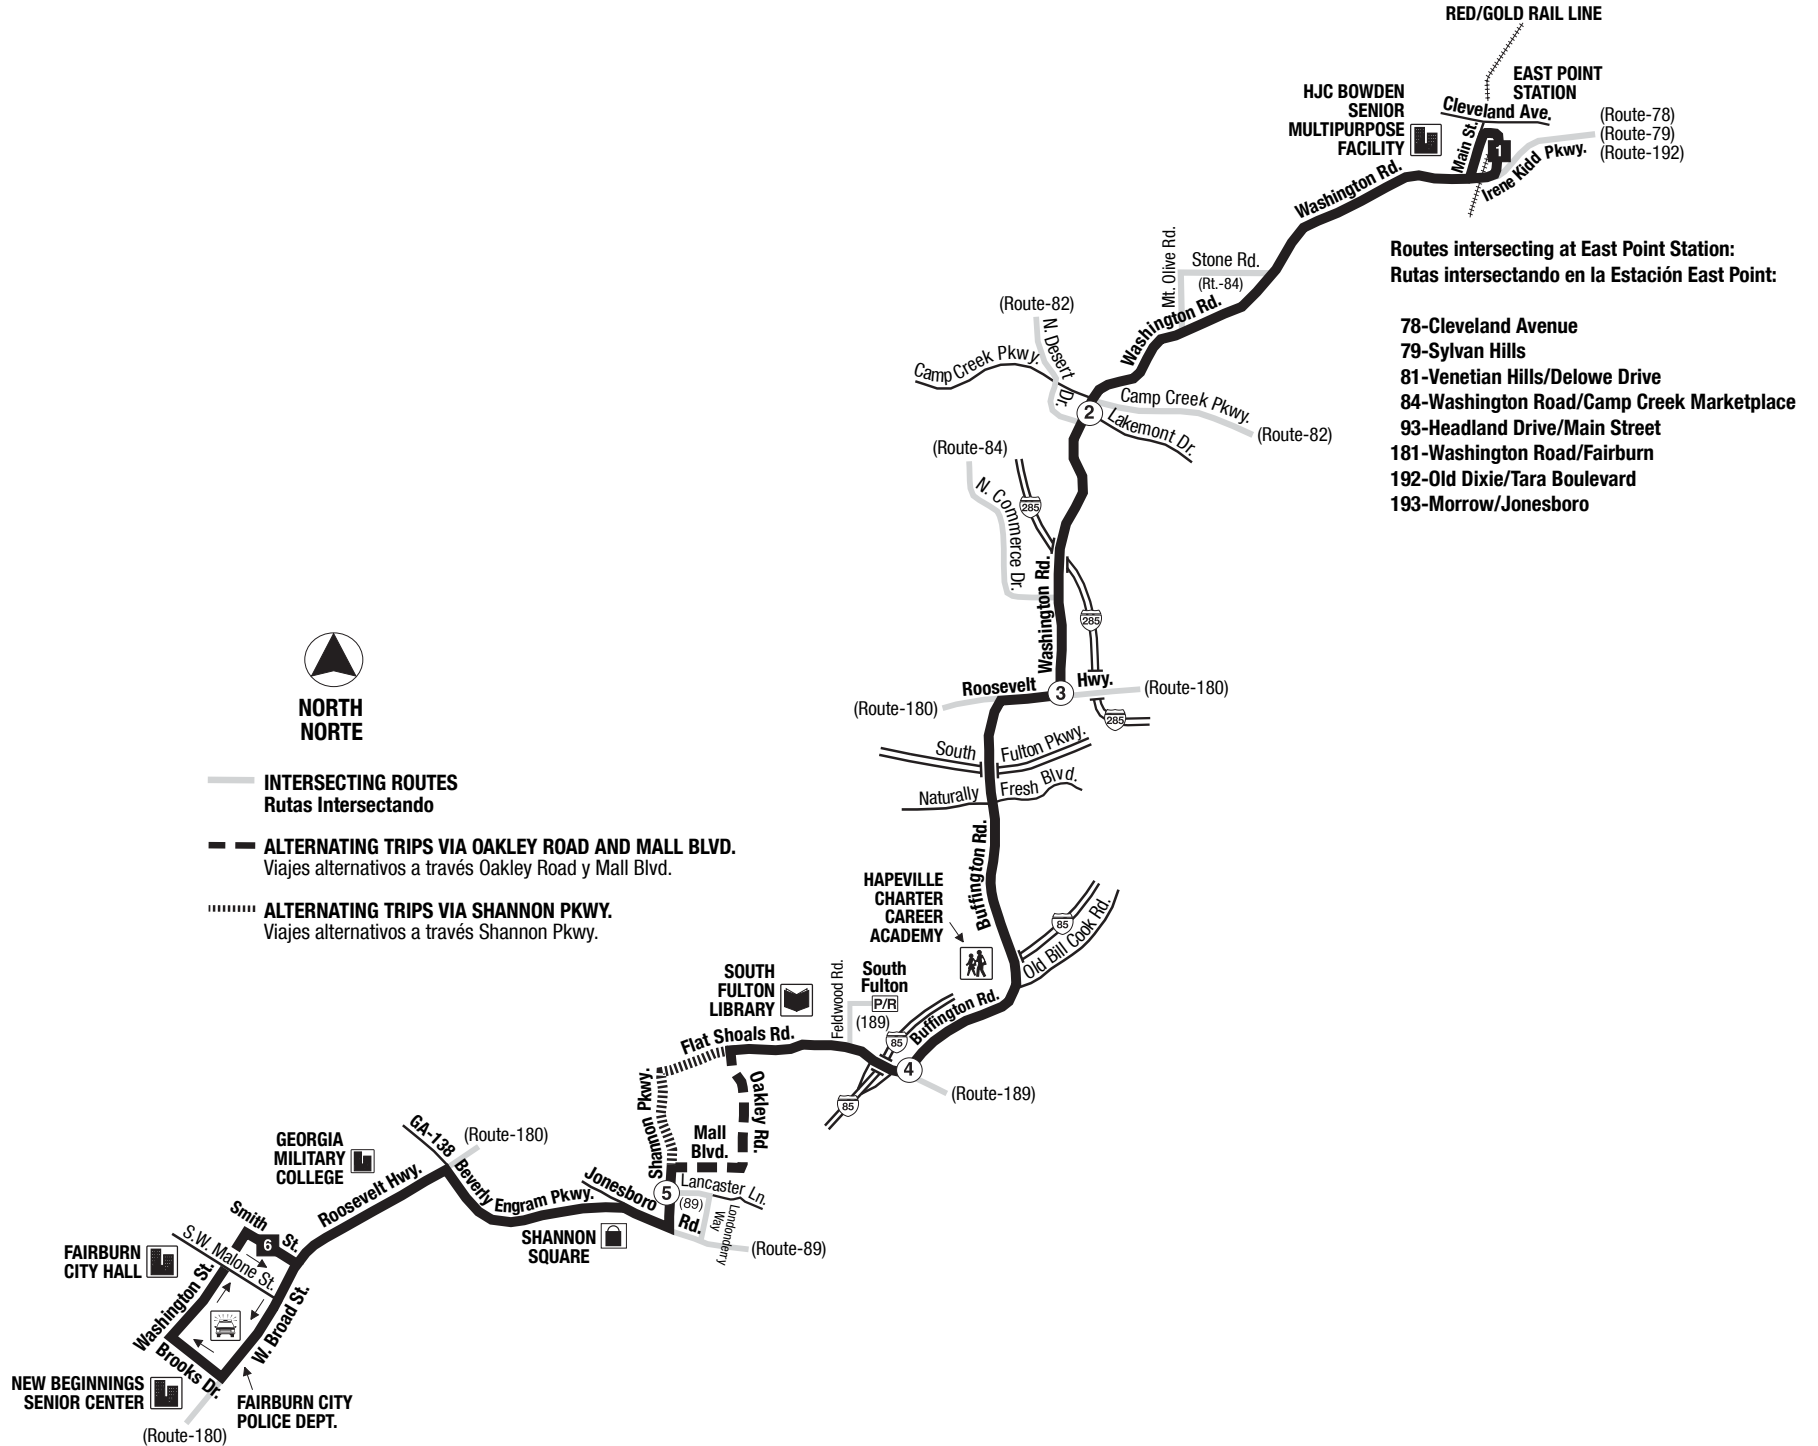

**NORTH  
NORTE**

— INTERSECTING ROUTES  
Rutas Intersectando

— ALTERNATING TRIPS VIA OAKLEY ROAD AND MALL BLVD.  
Viajes alternativos a través Oakley Road y Mall Blvd.

..... ALTERNATING TRIPS VIA SHANNON PKWY.  
Viajes alternativos a través Shannon Pkwy.

- Routes intersecting at East Point Station:  
Rutas intersectando en la Estación East Point:**
- 78-Cleveland Avenue
  - 79-Sylvan Hills
  - 81-Venetian Hills/Delowe Drive
  - 84-Washington Road/Camp Creek Marketplace
  - 93-Headland Drive/Main Street
  - 181-Washington Road/Fairburn
  - 192-Old Dixie/Tara Boulevard
  - 193-Morrow/Jonesboro