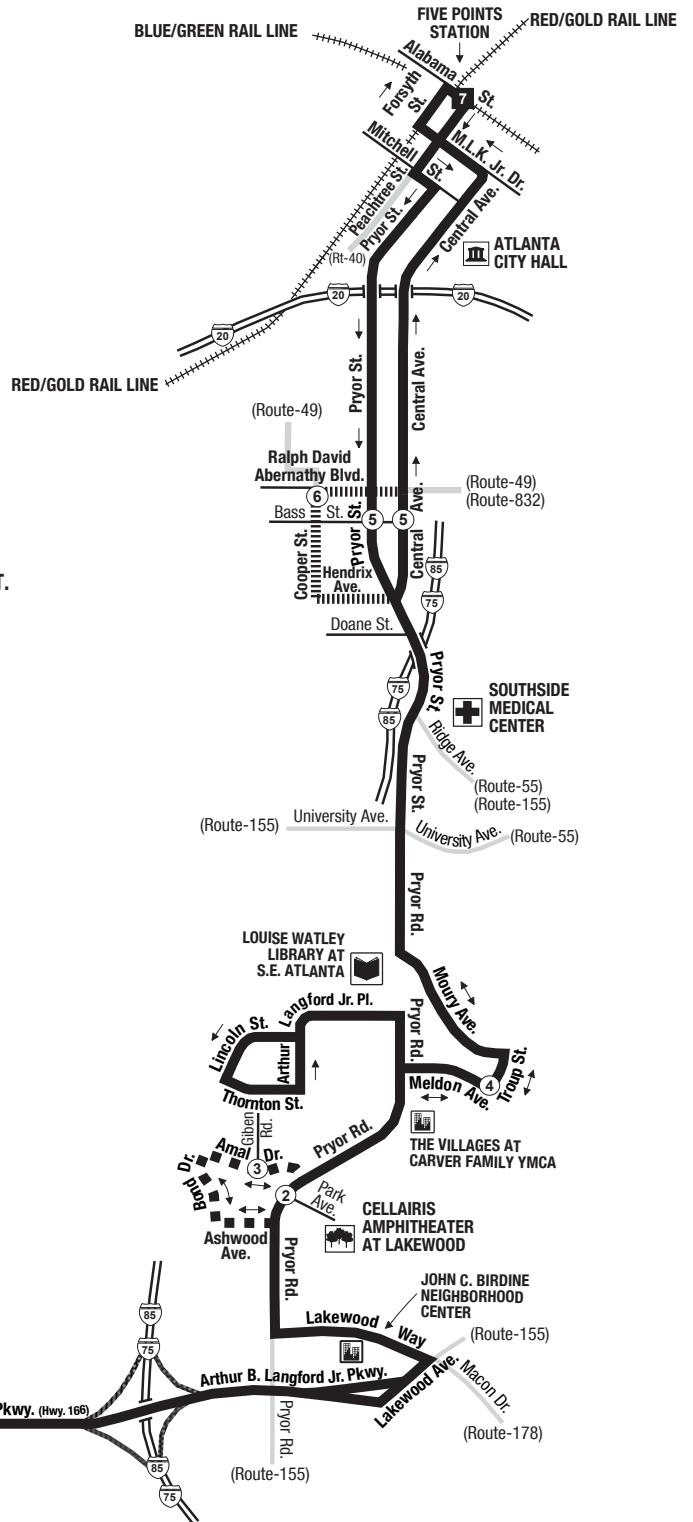

**Routes intersecting at Five Points Station:
Rutas intersectando en la Estación Five Points:**

- 3-Martin Luther King, Jr. Drive/Auburn Avenue
- 21-Memorial Drive
- 26-Marietta Street/Perry Boulevard
- 40-Peachtree Street/Downtown
- 42-Pryor Road
- 49-McDonough Boulevard
- 55-Jonesboro Road
- 186-Rainbow Drive/South Dekalb
- 813-Atlanta University Center
- 816-North Highland Avenue
- CobbLinc

INTERSECTING ROUTES
Rutas Intersectando

THESE TRIPS OPERATE VIA COOPER STREET.
Viajes con servicios hacia Cooper Street.

SERVICE OPERATES WEEKDAY ONLY.
These trips operate via Amal Drive. No service provided on Amal Drive, Bond Drive and Ashwood Avenue after 8:00 p.m.

Servicio días de semanas solamente. Viajes con servicios hacia Amal Drive. Después de la 8:00 p.m., no hay servicio en las calles Amal Drive, Bond Drive y Ashwood Avenue.

**Routes intersecting at Lakewood/Ft. McPherson Station:
Rutas intersectando en la Estación Lakewood/Ft. McPherson:**

- 42-Pryor Road
- 178-Empire Boulevard/Southside Industrial Park
- 183-Greenbriar
- 191-Riverdale/ATL International Terminal
- 194-Conley Road/Mt. Zion