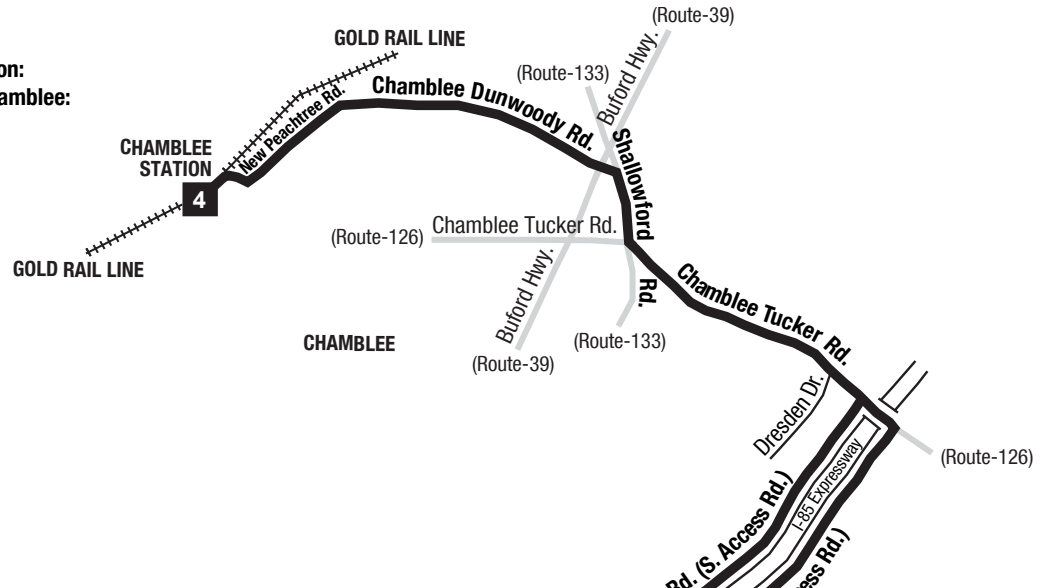

Routes intersecting at Chamblee Station:
Rutas intersectando en la Estación Chamblee:

- 19-Clairmont Road
- 47-I-85 Access Road
- 103-Peeler Road
- 126-Embry Hills
- 132-Tilly Mill Road
- 825-Johnson Ferry Road

Routes intersecting at Brookhaven/Oglethorpe Station:
Rutas intersectando en la Estación Brookhaven/Oglethorpe:

- 8-North Druid Hills Road
- 25-Peachtree Boulevard
- 47-I-85 Access Road
- 110-Peachtree Road/Buckhead

NORTH
NORTE

INTERSECTING ROUTES
Rutas Intersectando