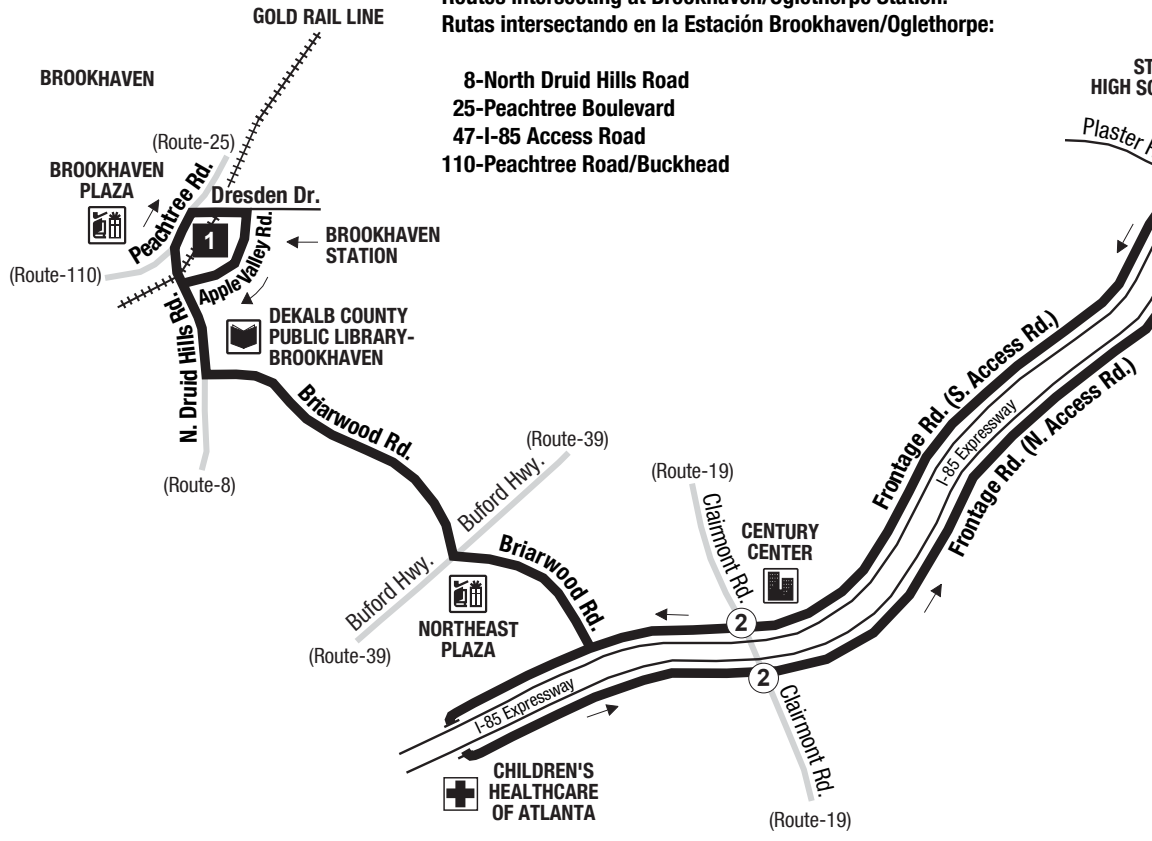

Routes intersecting at Chamblee Station:
Rutas intersectando en la Estación Chamblee:

- 19-Clairmont Road
- 47-I-85 Access Road
- 103-Peeler Road
- 126-Embry Hills
- 132-Tilly Mill Road
- 825-Johnson Ferry Road

Routes intersecting at Brookhaven/Oglethorpe Station:
Rutas intersectando en la Estación Brookhaven/Oglethorpe:

- 8-North Druid Hills Road
- 25-Peachtree Boulevard
- 47-I-85 Access Road
- 110-Peachtree Road/Buckhead

NORTH
NORTE

INTERSECTING ROUTES
Rutas Intersectando