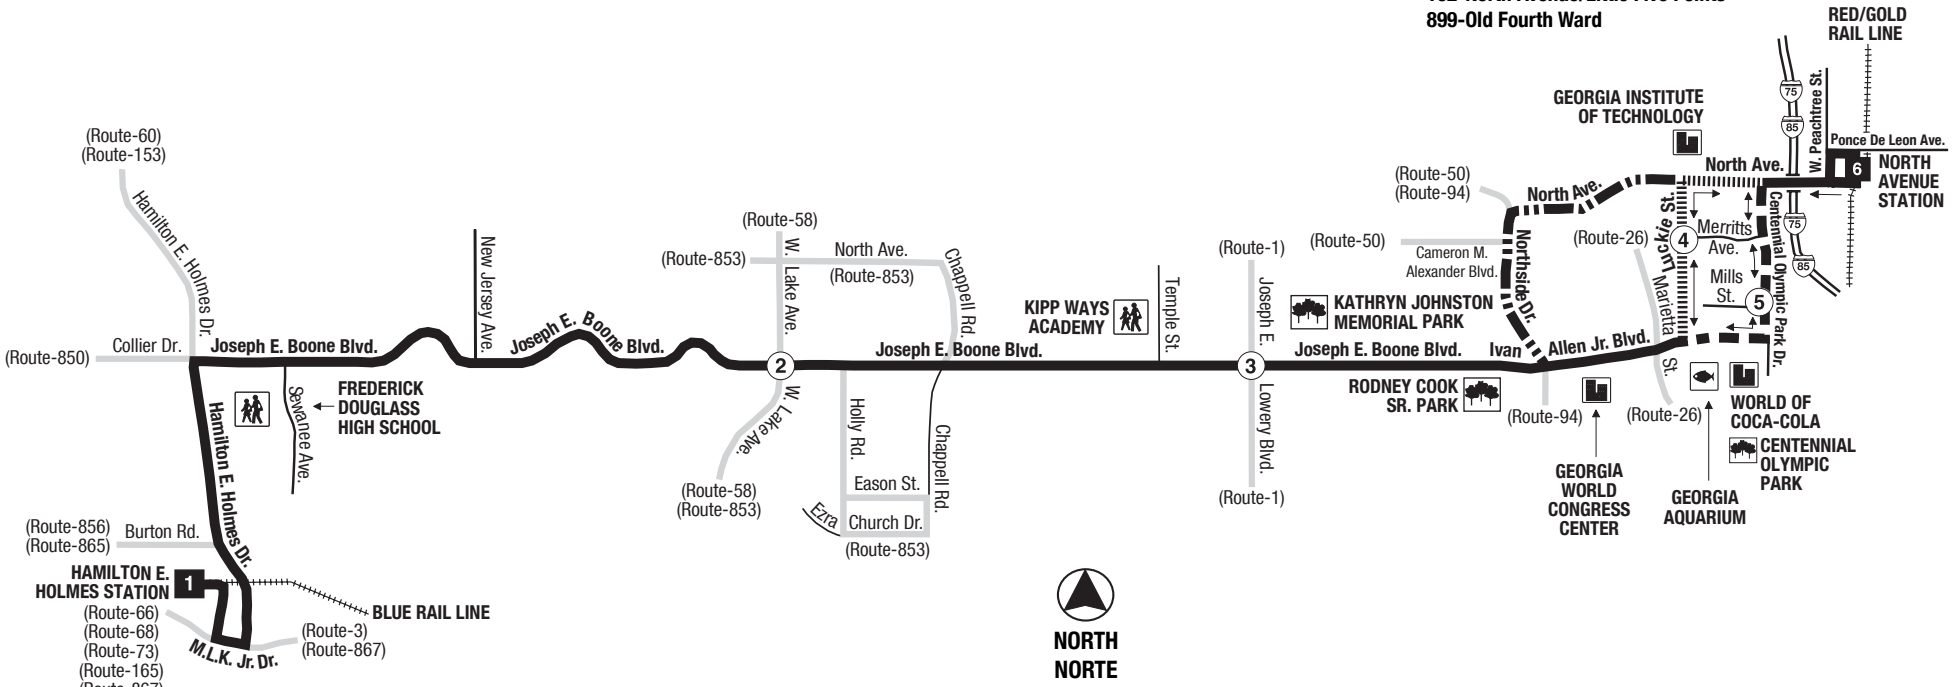

**Routes intersecting at North Avenue Station:
Rutas intersectando en la Estación North Avenue:**

- 2-Ponce De Leon Avenue/Druid Hills**
- 50-Donald Lee Hollowell Parkway**
- 51-Joseph E. Boone Boulevard**
- 102-North Avenue/Little Five Points**
- 899-Old Fourth Ward**

**Routes intersecting at Hamilton E. Holmes Station:
Rutas intersectando en la Estación Hamilton E. Holmes:**

- 3-Martin Luther King, Jr. Drive/Auburn Avenue**
- 51-Joseph E. Boone Boulevard**
- 60-Hightower Road**
- 66-Lynhurst Drive/Princeton Lakes**
- 68-Benjamin E. Mays Drive**
- 73-Fulton Industrial**
- 153-James Jackson Parkway**
- 165-Fairburn Road**
- 201-Six Flags Over Georgia**
- 850-Carroll Heights/Fairburn Heights**
- 856-Baker Hills/Wilson Mill Meadows**
- 865-Boulder Park Drive**
- 867-Peyton Forest/Dixie Hills**
- CobbLinc**

- INTERSECTING ROUTES**
Rutas Intersectando
- ALTERNATING TRIPS VIA LUCKIE ST**
Viajes alternos a través Luckie St.
- ALTERNATING TRIPS VIA CENTENNIAL OLYMPIC PARK DR.**
Viajes alternos a través Centennial Olympic Park Dr.
- ROUTE DETOUR DURING SPECIAL EVENTS**
Desvío de ruta durante eventos especiales.