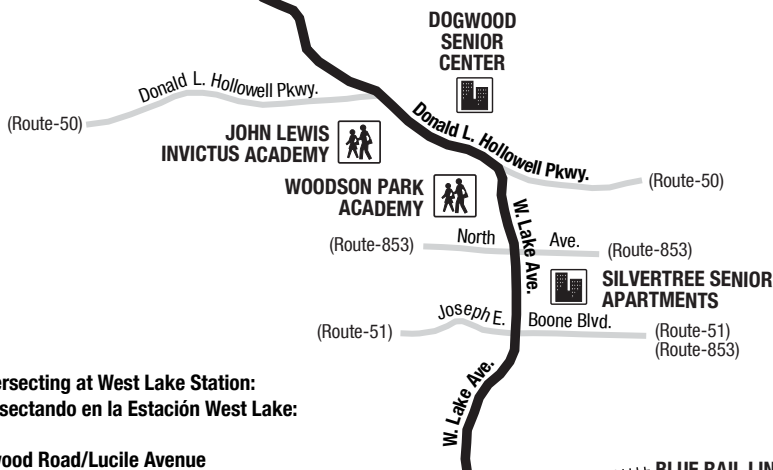

**NORTH**  
**NORTE**

— INTERSECTING ROUTES  
Rutas Intersectando

— — — SELECTED TRIPS DURING AM AND PM  
WEEKDAY PEAK HOURS ONLY  
Viajes selectos solo operan en la  
semana durante horas pico AM y PM

**Routes intersecting at West Lake Station:**  
**Rutas intersectando en la Estación West Lake:**

- 58-Hollywood Road/Lucile Avenue
- 813-Atlanta University Center
- 853-Center Hill
- 867-Peyton Forest/Dixie Hills

**Routes intersecting at West End Station:**  
**Rutas intersectando en la Estación West End:**

- 1-Marietta Boulevard/Joseph E. Lowery Boulevard
- 40-Peachtree Street/Downtown
- 58-Hollywood Road/Lucile Avenue
- 68-Benjamin E. Mays Drive
- 71-Cascade Road
- 81-Venetian Hills/Delowe Drive
- 94-Northside Drive
- 95-Metropolitan Parkway
- 155-Pittsburgh
- 832-Grant Park