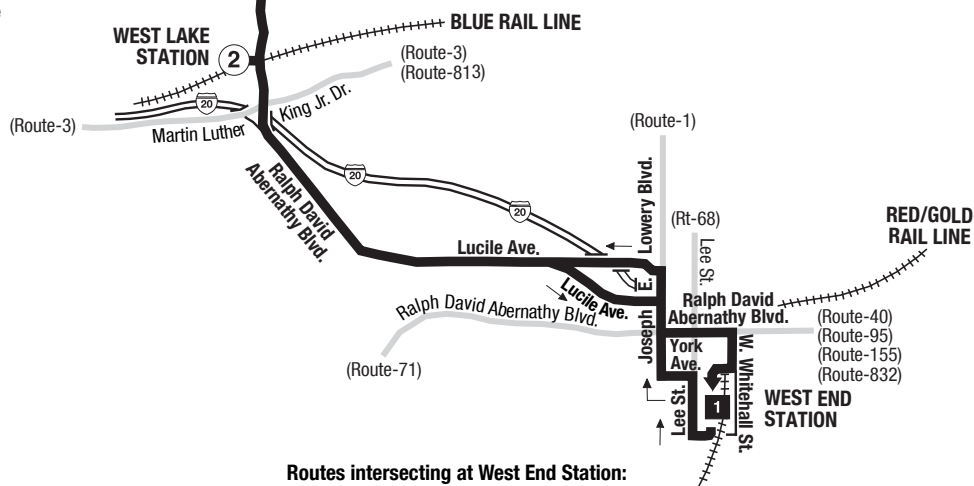

**NORTH**  
**NORTE**

— INTERSECTING ROUTES  
Rutas Intersectando

— — — SELECTED TRIPS DURING AM AND PM  
WEEKDAY PEAK HOURS ONLY  
Viajes selectos solo operan en la  
semana durante horas pico AM y PM

**Routes intersecting at West Lake Station:**  
**Rutas intersectando en la Estación West Lake:**

- 58-Hollywood Road/Lucile Avenue
- 813-Atlanta University Center
- 853-Center Hill
- 867-Peyton Forest/Dixie Hills

**Routes intersecting at West End Station:**  
**Rutas intersectando en la Estación West End:**

- 1-Marietta Boulevard/Joseph E. Lowery Boulevard
- 40-Peachtree Street/Downtown
- 58-Hollywood Road/Lucile Avenue
- 68-Benjamin E. Mays Drive
- 71-Cascade Road
- 81-Venetian Hills/Delowe Drive
- 94-Northside Drive
- 95-Metropolitan Parkway
- 155-Pittsburgh
- 832-Grant Park