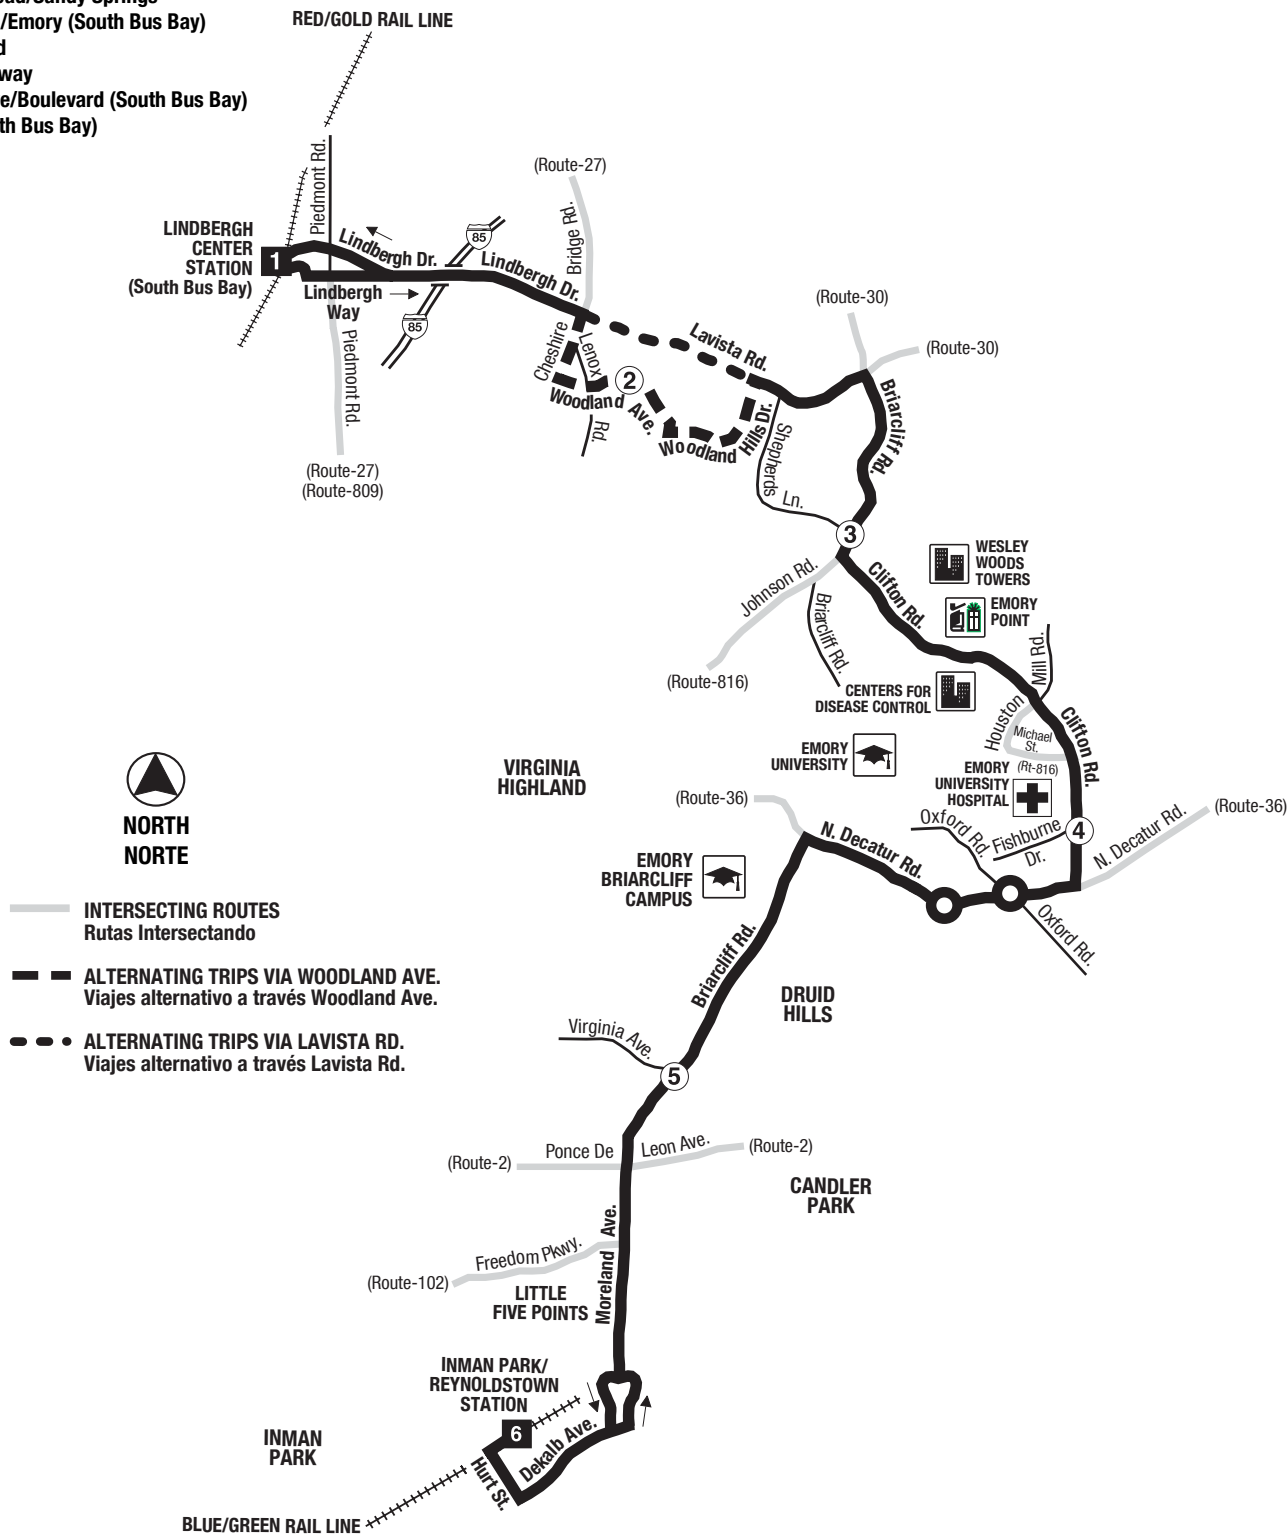

Routes intersecting at Lindbergh Center Station:
Rutas intersectando en la Estación Lindbergh Center:

- 5-Piedmont Road/Sandy Springs
- 6-Clifton Road/Emory (South Bus Bay)
- 30-Lavista Road
- 39-Buford Highway
- 809-Monroe Drive/Boulevard (South Bus Bay)
- Xpress (South Bus Bay)

Routes intersecting at Inman Park/Reynoldstown Station:
Rutas intersectando en la Estación Inman Park/Reynoldstown:

- 4-Moreland Avenue (South Bus Bay)
- 6-Clifton Road/Emory (North Bus Bay)
- 32-Bouldercrest (South Bus Bay)
- 74-Flat Shoals (South Bus Bay)