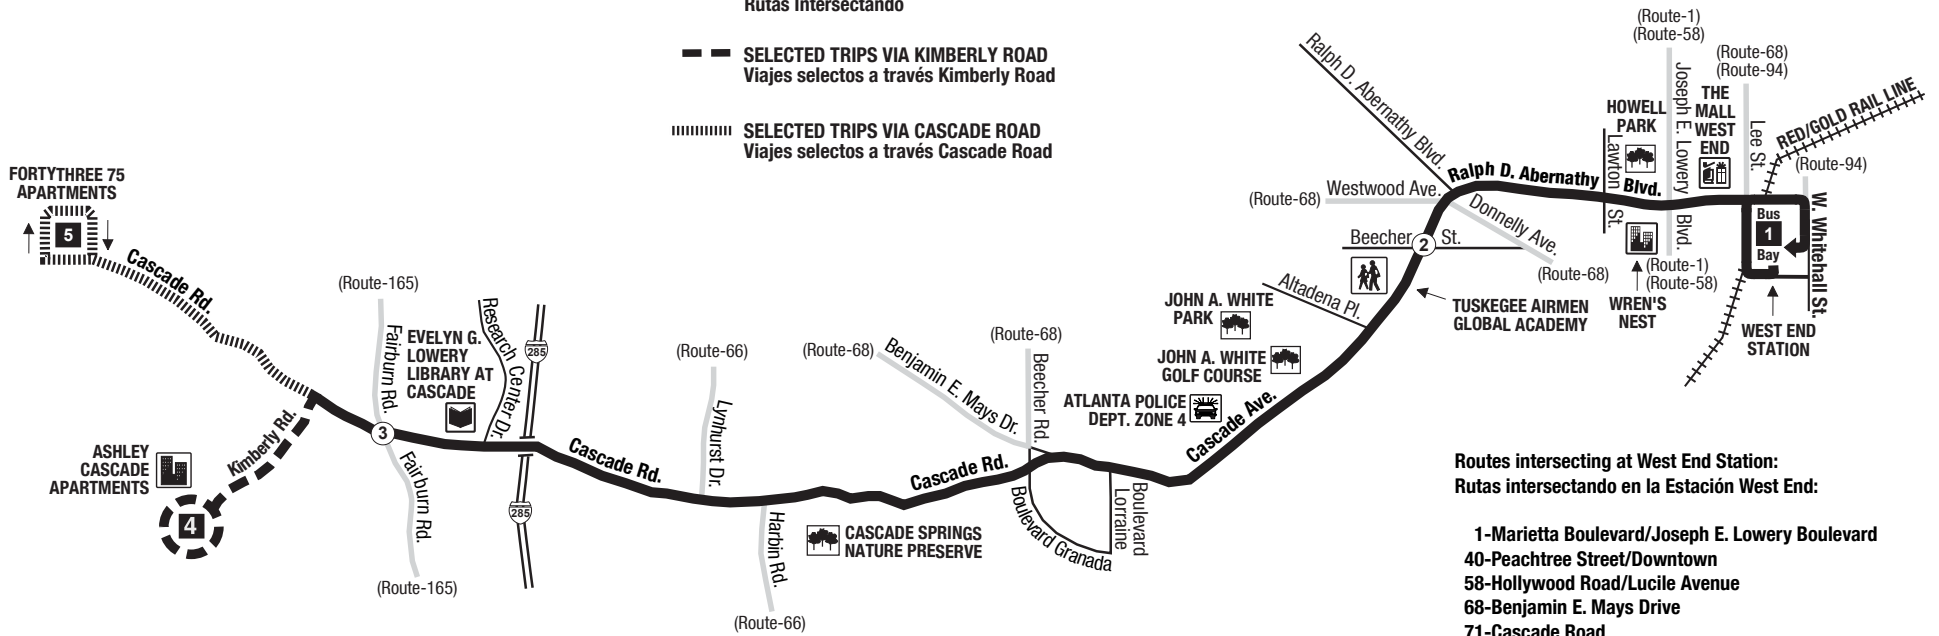

**NORTH
NORTE**

— INTERSECTING ROUTES
Rutas Intersectando

— SELECTED TRIPS VIA KIMBERLY ROAD
Viajes selectos a través Kimberly Road

▬ SELECTED TRIPS VIA CASCADE ROAD
Viajes selectos a través Cascade Road

**Routes intersecting at West End Station:
Rutas intersectando en la Estación West End:**

- 1-Marietta Boulevard/Joseph E. Lowery Boulevard
- 40-Peachtree Street/Downtown
- 58-Hollywood Road/Lucile Avenue
- 68-Benjamin E. Mays Drive
- 71-Cascade Road
- 81-Venetian Hills/Delowe Drive
- 94-Northside Drive
- 95-Metropolitan Parkway
- 155-Pittsburg
- 832-Grant Park