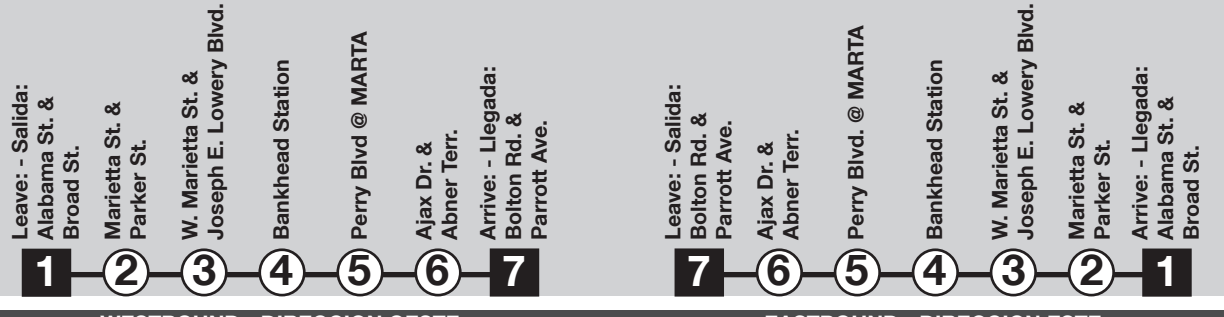

MONDAY THRU FRIDAY - DE LUNES A VIERNES

Table of bus schedules for Monday thru Friday, listing times for Westbound and Eastbound directions across 7 stops.

All trips are Lift Equipped. Tenemos levante motorizado en todos los autobuses. P.M. times are shown in Bold - Tiempo P.M. está en letras negritas.