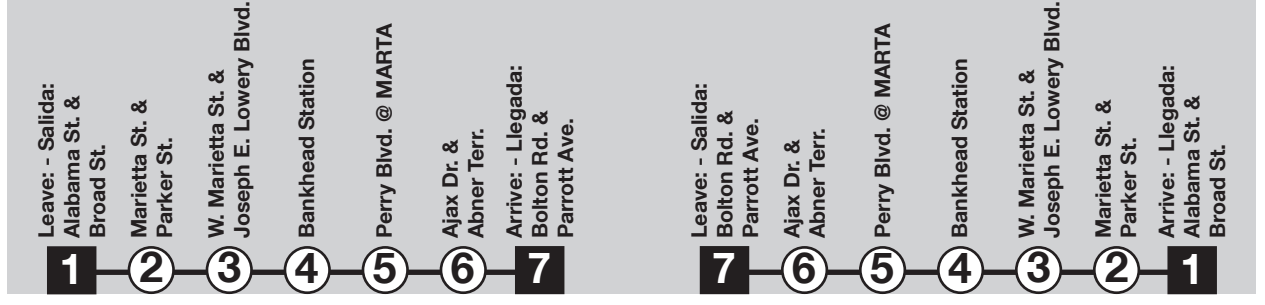

SATURDAY, SUNDAY & HOLIDAY - SABADO, DOMINGO Y DIAS FESTIVOS

Table of bus schedules for Saturday, Sunday & Holiday, listing times for Westbound and Eastbound directions across 7 stops.

All trips are Lift Equipped. Tenemos levante motorizado en todos los autobuses. P.M. times are shown in Bold - Tiempo P.M. está en letras negritas.

Marta 26 route map showing five points (1-5) and connecting routes. Includes text: 'Routes intersecting at Five Points Station: 3-Martin Luther King, Jr. Drive/Auburn Avenue' and 'Routes intersecting at Bankhead Station: 25-Marietta Street/Perry Boulevard'.

Marta 26 title and description. Text: 'Safety Tips For Riding MARTA' and 'Effective as of: 09-10-2022'. Includes a photo of a bus interior.

Spanish text: 'Sugerencias de seguridad en autobuses' and 'Rail Stations Served: Bankhead Five Points'. Includes a photo of a train interior.

HOW TO USE THIS MARTA TIMETABLE, TIME POINT SYMBOLS AND THEIR MEANING (ON TIMETABLE), PASAJES, TRANSFERENCIA, and other informational text.

COMO USAR ESTE HORARIO/ITINERARIO DE MARTA, LOS SIMBOLOS Y SU SIGNIFICADO (EN EL HORARIO/ITINERARIO), PASAJES, TRANSFERENCIA, and other informational text in Spanish.